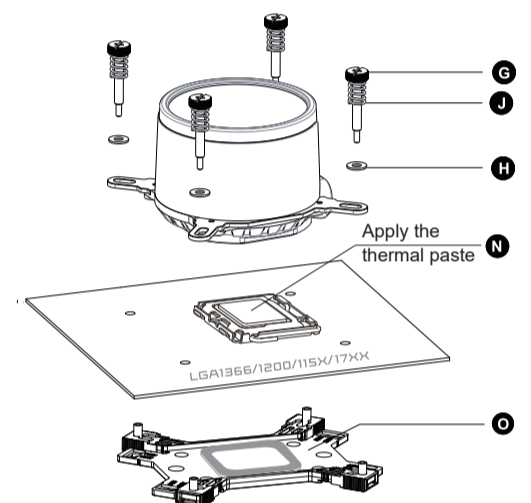

QUICK START GUIDE

Installation Parts

Radiator Installation

Pump Setup

Intel

AMD

Intel Back Plate Kit

AMD Back Plate Kit

Intel LGA1366/115X/17XX Setup

Intel LGA2066/ 2011 Setup

AMD AM4/ AM3/ FM2 Setup

AMD AM5 Setup

Fan/ Pump 3-Pin ARGB Cable Connection

Connection of PUMP header

Limits of Warranty:

- Warranty coverage does not include the following:
- A faulty product that leads to harm or damage to other products
 - Damage of product as a result of other product components
 - Incorrect method of operation or use of the product not for the intended use
 - Any form of alteration to the original product
 - Inability to install the product as a result of incompatibility with other components.