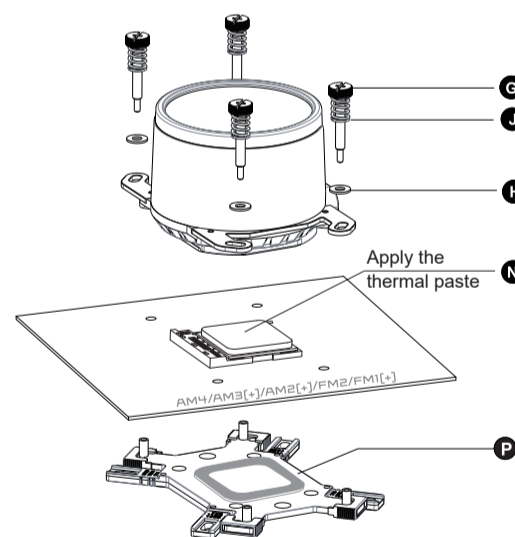

QUICK START GUIDE

Installation Parts

Radiator Installation

Pump Setup

Intel

AMD

Intel Back Plate Kit

AMD Back Plate Kit

Intel LGA1366/115X/17XX Setup

Intel LGA2066/ 2011 Setup

AMD AM4/ AM3/ FM2 Setup

AMD AM5 Setup

Fan/ Pump 3-Pin ARGB Cable Connection

Connection of PUMP header

Limits of Warranty:

- Warranty coverage does not include the following:
- A faulty product that leads to harm or damage to other products
 - Damage of product as a result of other product components
 - Incorrect method of operation or use of the product not for the intended use
 - Any form of alteration to the original product
 - Inability to install the product as a result of incompatibility with other components.