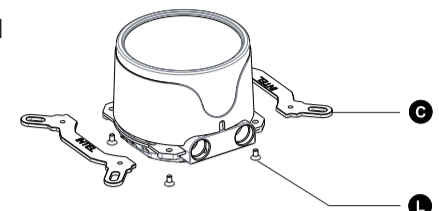

QUICK START GUIDE

Installation Parts

Radiator Installation

Pump Setup

Intel

AMD

Intel Back Plate Kit

AMD Back Plate Kit

Intel LGA1366/115X/17XX Setup

Intel LGA2066/ 2011 Setup

AMD AM4/ AM3/ FM2 Setup

AMD AM5 Setup

Fan/ Pump 3-Pin ARGB Cable Connection

Connection of PUMP header

Limits of Warranty:

- Warranty coverage does not include the following:
- A faulty product that leads to harm or damage to other products
 - Damage of product as a result of other product components
 - Incorrect method of operation or use of the product not for the intended use
 - Any form of alteration to the original product
 - Inability to install the product as a result of incompatibility with other components.