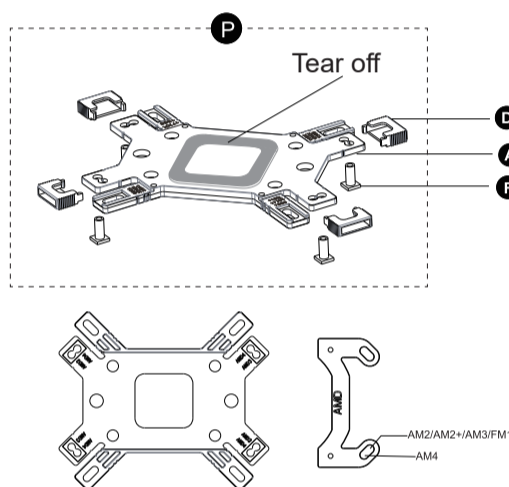

QUICK START GUIDE

Installation Parts

Radiator Installation

Pump Setup

Intel

AMD

Intel Back Plate Kit

AMD Back Plate Kit

Intel LGA1366/115X/17XX Setup

Intel LGA2066/ 2011 Setup

AMD AM4/ AM3/ FM2 Setup

AMD AM5 Setup

Fan/ Pump 3-Pin ARGB Cable Connection

Connection of PUMP header

Limits of Warranty:

- Warranty coverage does not include the following:
- A faulty product that leads to harm or damage to other products
 - Damage of product as a result of other product components
 - Incorrect method of operation or use of the product not for the intended use
 - Any form of alteration to the original product
 - Inability to install the product as a result of incompatibility with other components.