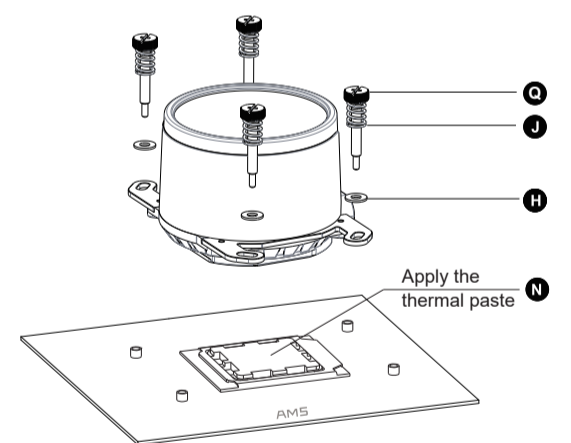

Intel LGA1366/115X/17XX Setup

Intel LGA2066/ 2011 Setup

AMD AM4/ AM3/ FM2 Setup

AMD AM5 Setup

Fan/ Pump 3-Pin ARGB Cable Connection

Connection of PUMP header

Limits of Warranty:

- Warranty coverage does not include the following:
- A faulty product that leads to harm or damage to other products
 - Damage of product as a result of other product components
 - Incorrect method of operation or use of the product not for the intended use
 - Any form of alteration to the original product
 - Inability to install the product as a result of incompatibility with other components.