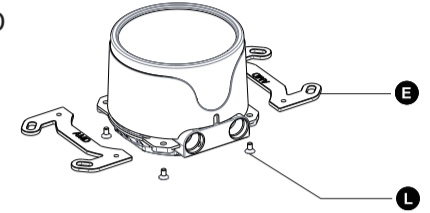

QUICK START GUIDE

Installation Parts

Radiator Installation

Pump Setup

Intel

AMD

Intel Back Plate Kit

AMD Back Plate Kit

Intel LGA1366/115X/17XX Setup

Intel LGA2066/ 2011 Setup

AMD AM4/ AM3/ FM2 Setup

AMD AM5 Setup

Fan/ Pump 3-Pin ARGB Cable Connection

Connection of PUMP header

Limits of Warranty:

- Warranty coverage does not include the following:
- A faulty product that leads to harm or damage to other products
 - Damage of product as a result of other product components
 - Incorrect method of operation or use of the product not for the intended use
 - Any form of alteration to the original product
 - Inability to install the product as a result of incompatibility with other components.