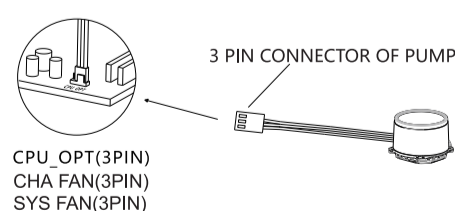

Intel LGA1366/115X/17XX Setup

Intel LGA2066/ 2011 Setup

AMD AM4/ AM3/ FM2 Setup

AMD AM5 Setup

Fan/ Pump 3-Pin ARGB Cable Connection

Connection of PUMP header

Limits of Warranty:

- Warranty coverage does not include the following:
- A faulty product that leads to harm or damage to other products
 - Damage of product as a result of other product components
 - Incorrect method of operation or use of the product not for the intended use
 - Any form of alteration to the original product
 - Inability to install the product as a result of incompatibility with other components.